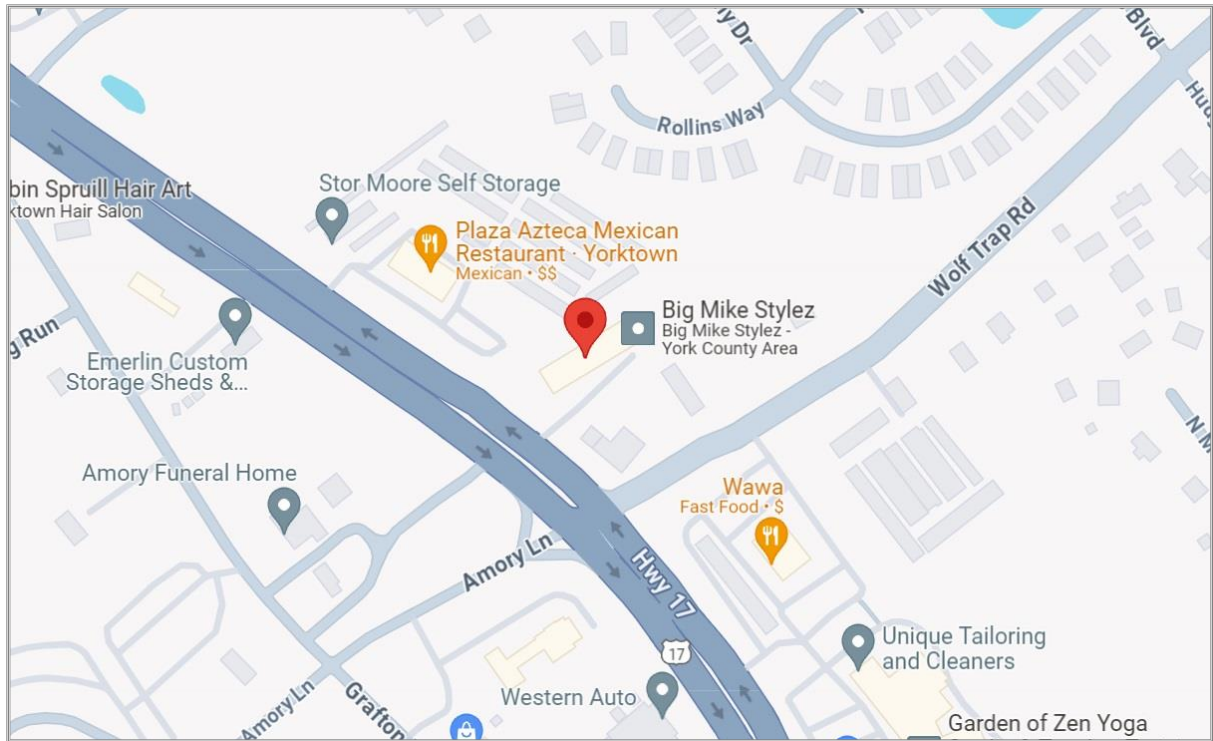

Maps

*This information was obtained from sources deemed to be reliable, but is not warranted.
This offer subject to errors and omissions, or withdrawal, without notice.*